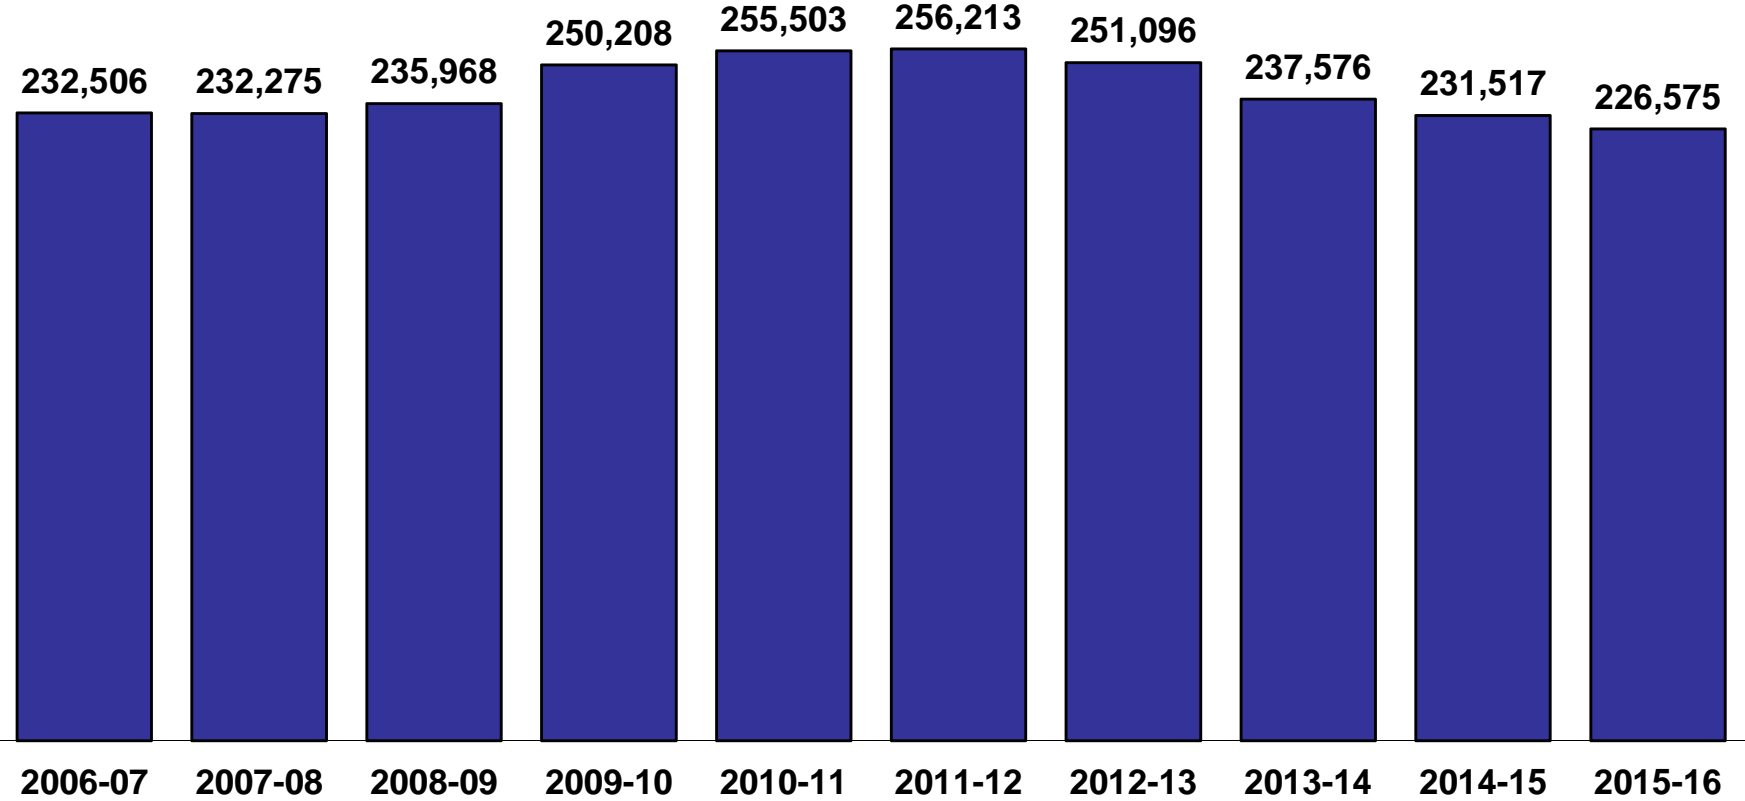

**Annual Enrollment in Oklahoma Public Colleges and Universities,
Unduplicated within Institution (Ten-Year Trend)**

Source: OSRHE UDS, November 15, 2016