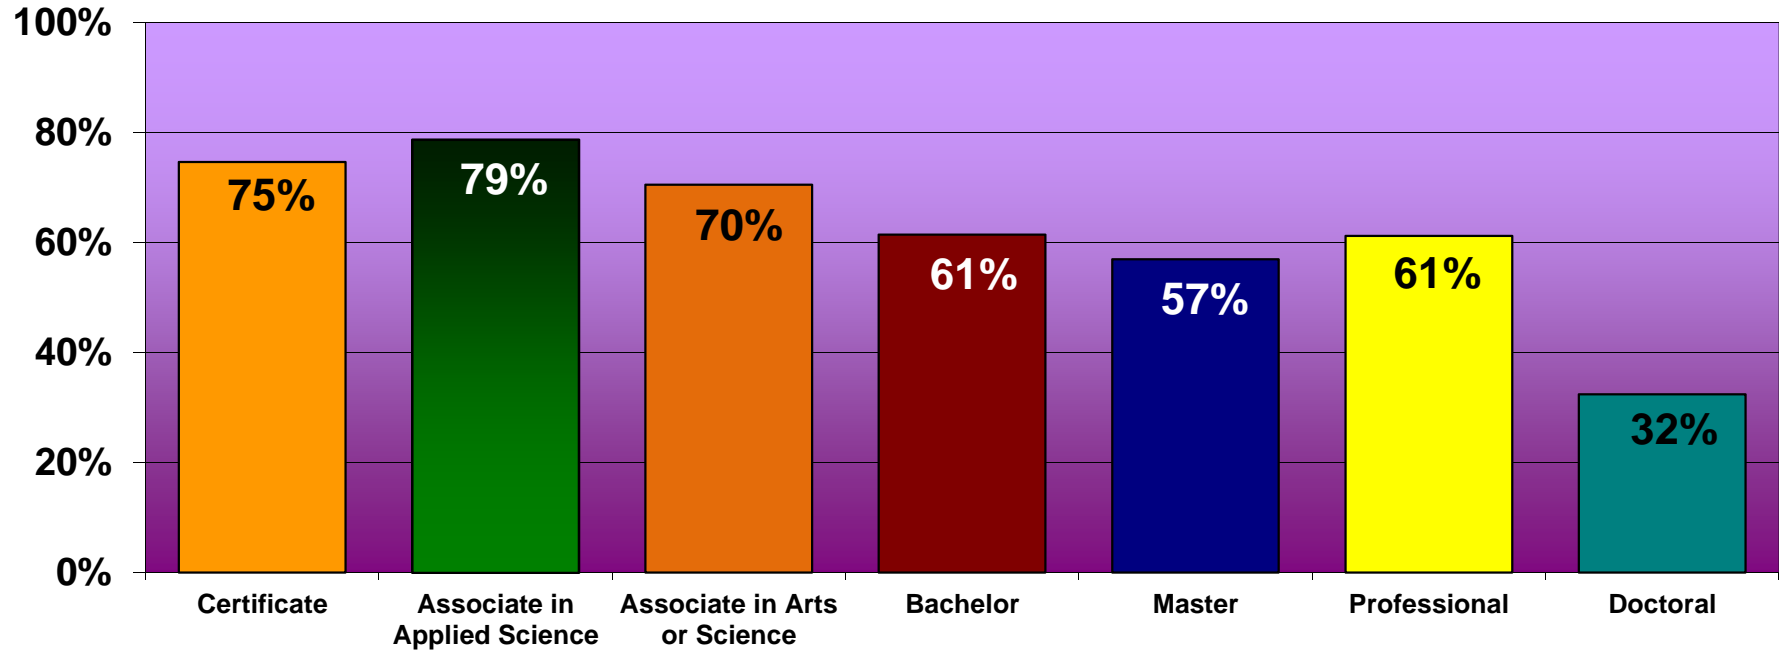

**Oklahoma Employment by Degree Level
After Five Years
for 2007-08 State System Graduates**

Source: Oklahoma State Regents for Higher Education, Employment Outcomes data

**Oklahoma Employment by Degree Level
After Five Years
for All State System Graduates**

Degree Level	2005-06 Graduates	2006-07 Graduates	2007-08 Graduates
Certificate	75%	76%	75%
Associate in Applied Science	80%	81%	79%
Associate in Arts or Science	71%	71%	70%
Bachelor	62%	61%	61%
Master	56%	57%	57%
Professional	60%	55%	61%
Doctoral	38%	39%	32%