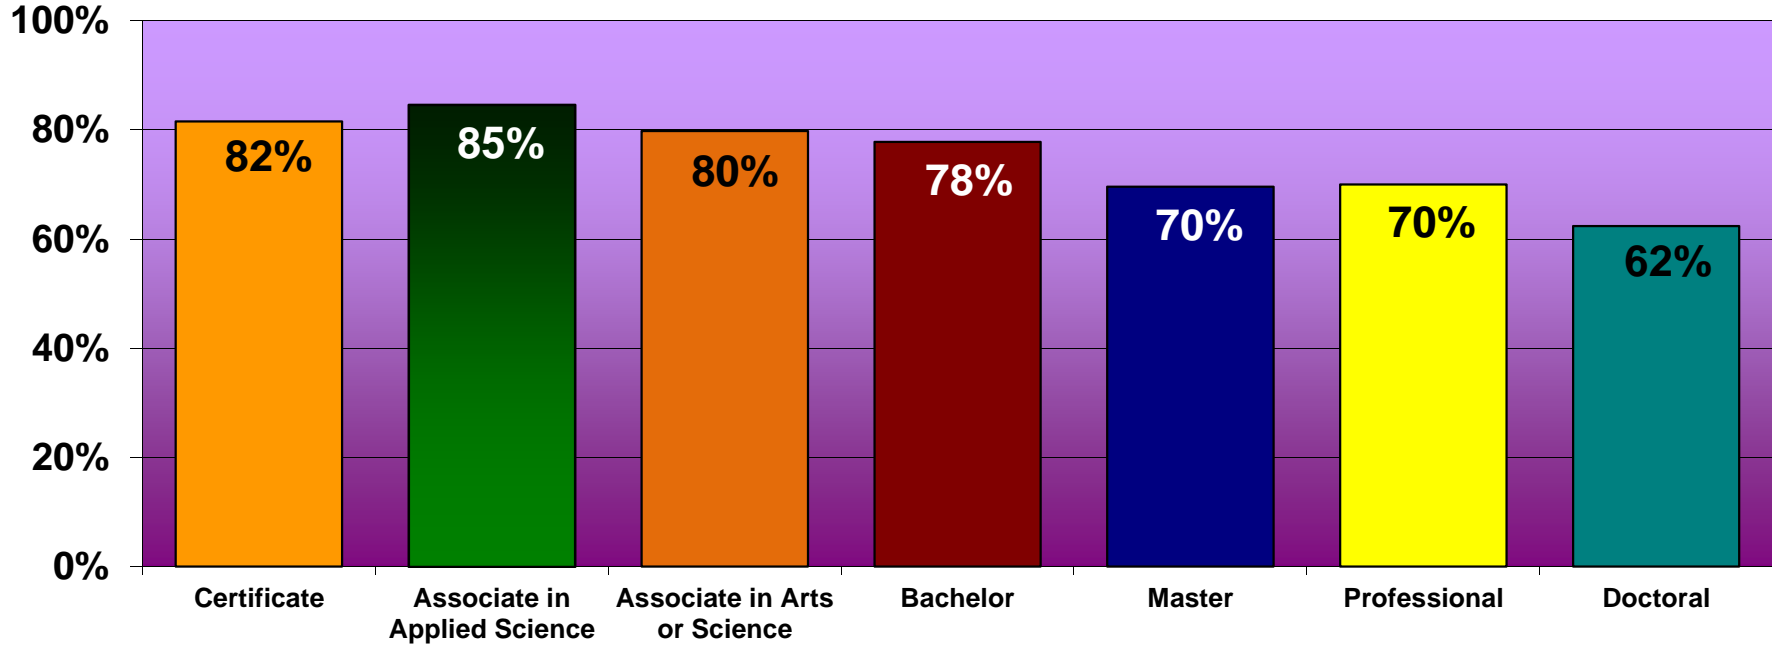

**Oklahoma Employment by Degree Level
After One Year
for 2011-12 State System Graduates**

Source: Oklahoma State Regents for Higher Education, Employment Outcomes data

**Oklahoma Employment by Degree Level
After One Year
for All State System Graduates**

Degree Level	2009-10 Graduates	2010-11 Graduates	2011-12 Graduates
Certificate	87%	79%	82%
Associate in Applied Science	89%	87%	85%
Associate in Arts or Science	84%	79%	80%
Bachelor	78%	75%	78%
Master	69%	69%	70%
Professional	73%	67%	70%
Doctoral	50%	55%	62%