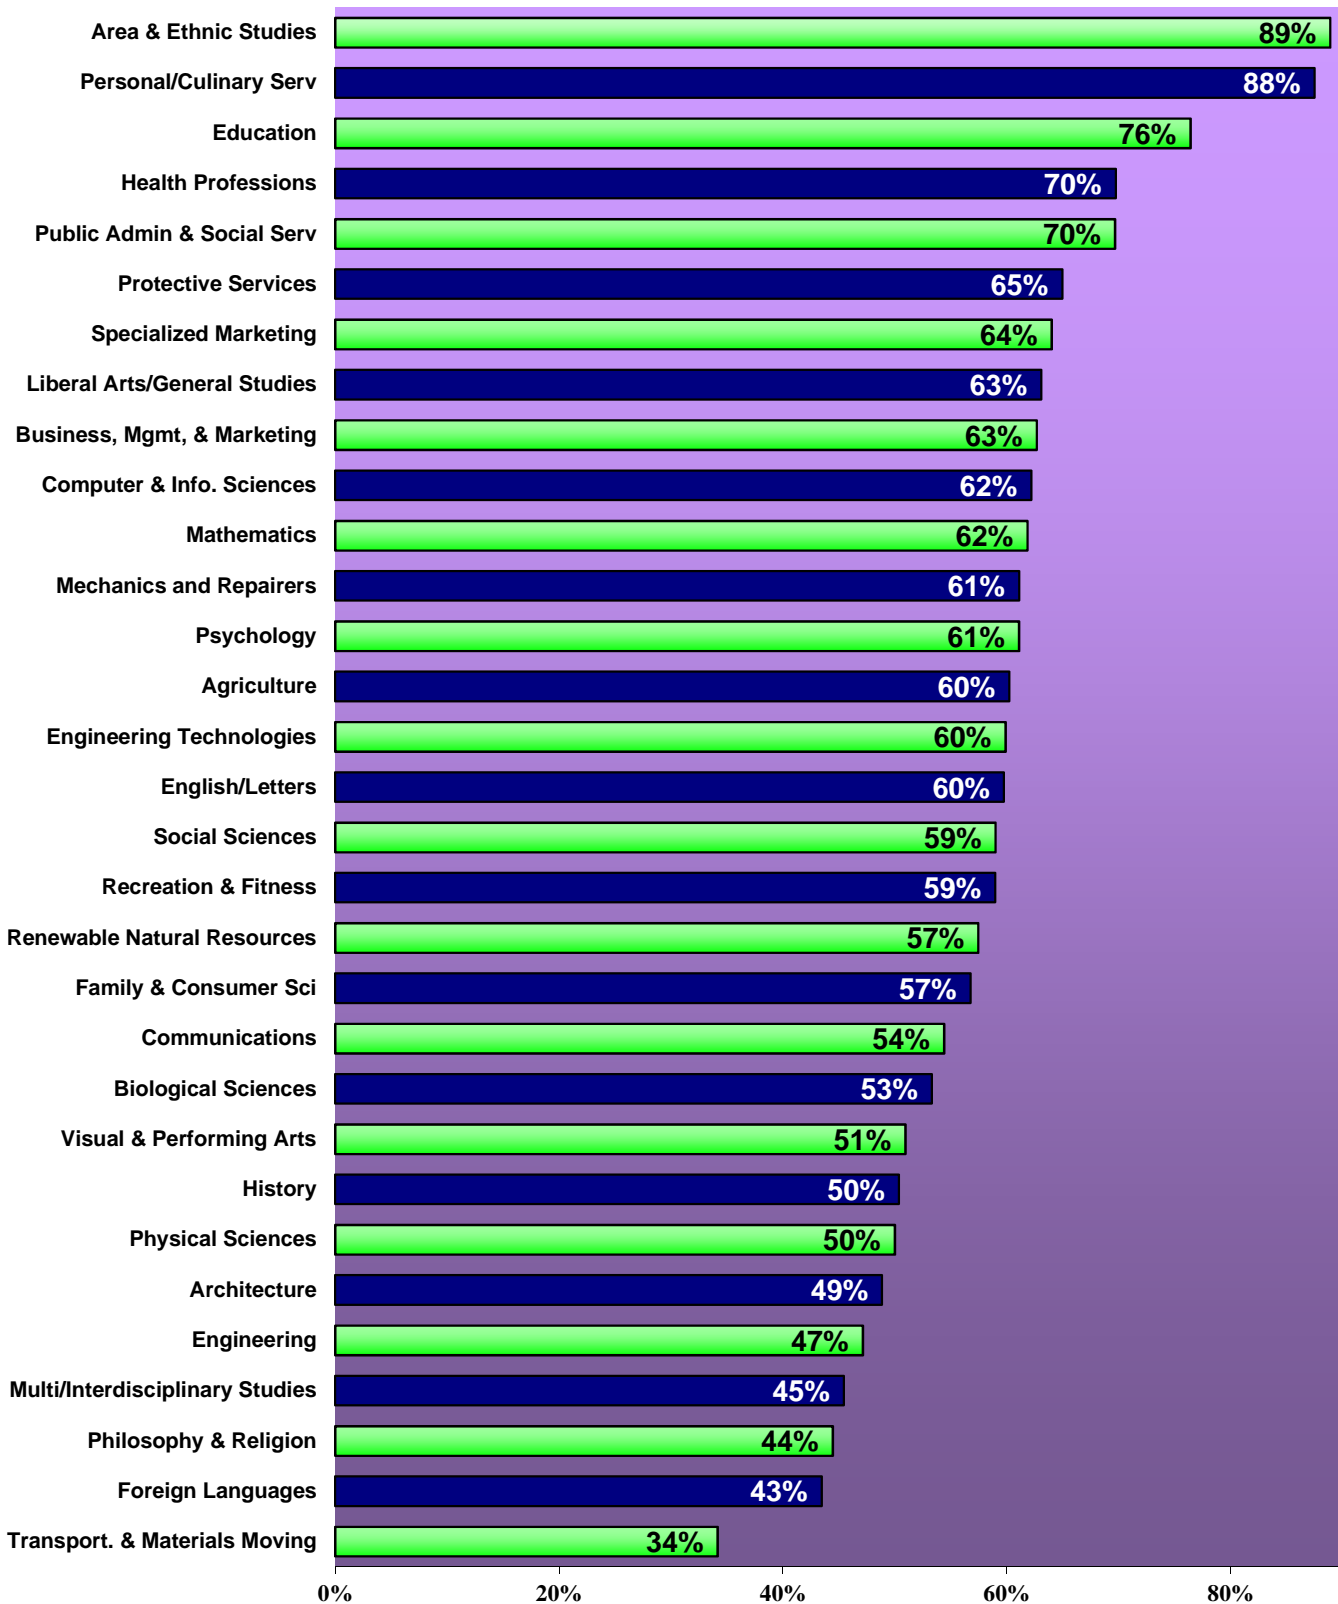

Oklahoma Employment by Field of Study
After Five Years
2007-08 Bachelor's Degree Recipients

Source: Oklahoma State Regents for Higher Education, Employment Outcomes data