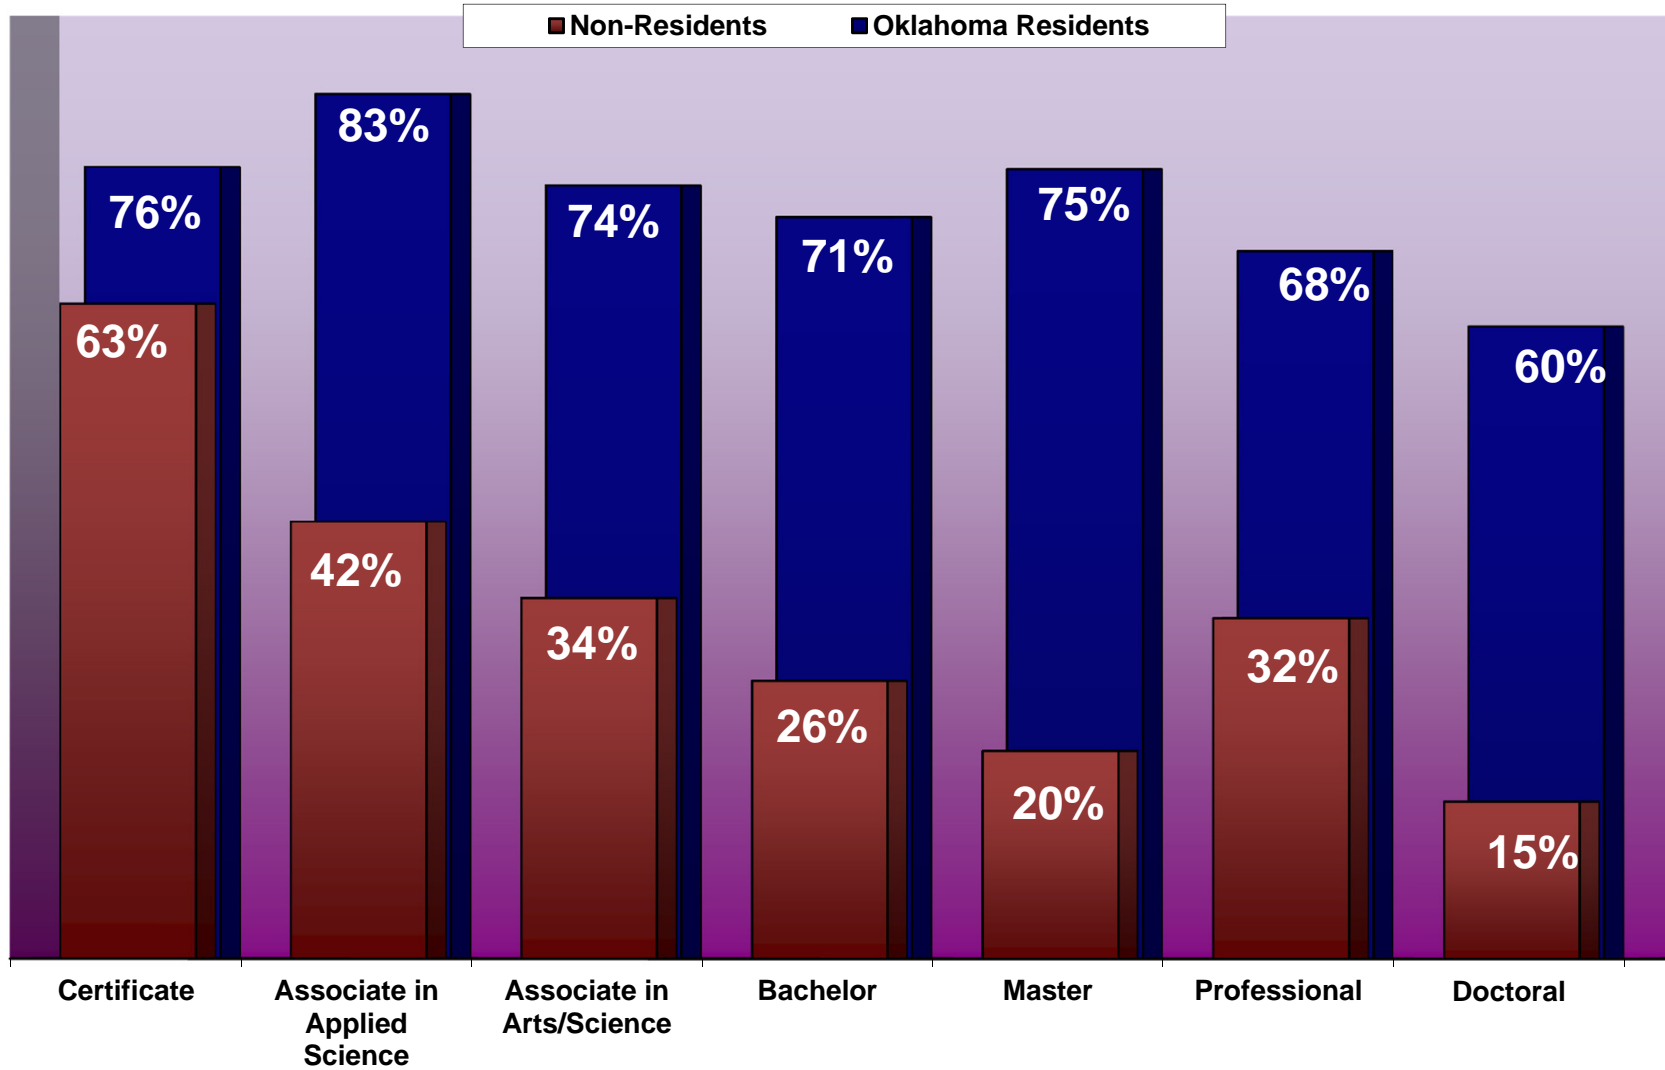

Oklahoma Employment by Residency Status and Level of Degree  
*After Five Years*  
2007-08 State System Graduates

Source: Oklahoma State Regents for Higher Education, Employment Outcomes data

**Oklahoma Employment by Residency Status (at Matriculation)  
After Five Years  
2007-08 State System Graduates**

<b>Degree Level</b>	<b>Oklahoma Residents</b>		<b>Non-Residents</b>	
	<b>Number of Graduates</b>	<b>Percent Employed</b>	<b>Number of Graduates</b>	<b>Percent Employed</b>
Certificate	311	76%	24	63%
Associate in Applied Science	2,162	83%	223	42%
Associate in Arts/Science	2,343	74%	215	34%
Bachelor	10,331	71%	2,766	26%
Master	2,522	75%	1,250	20%
Professional	714	68%	157	32%
Doctoral	126	60%	201	15%