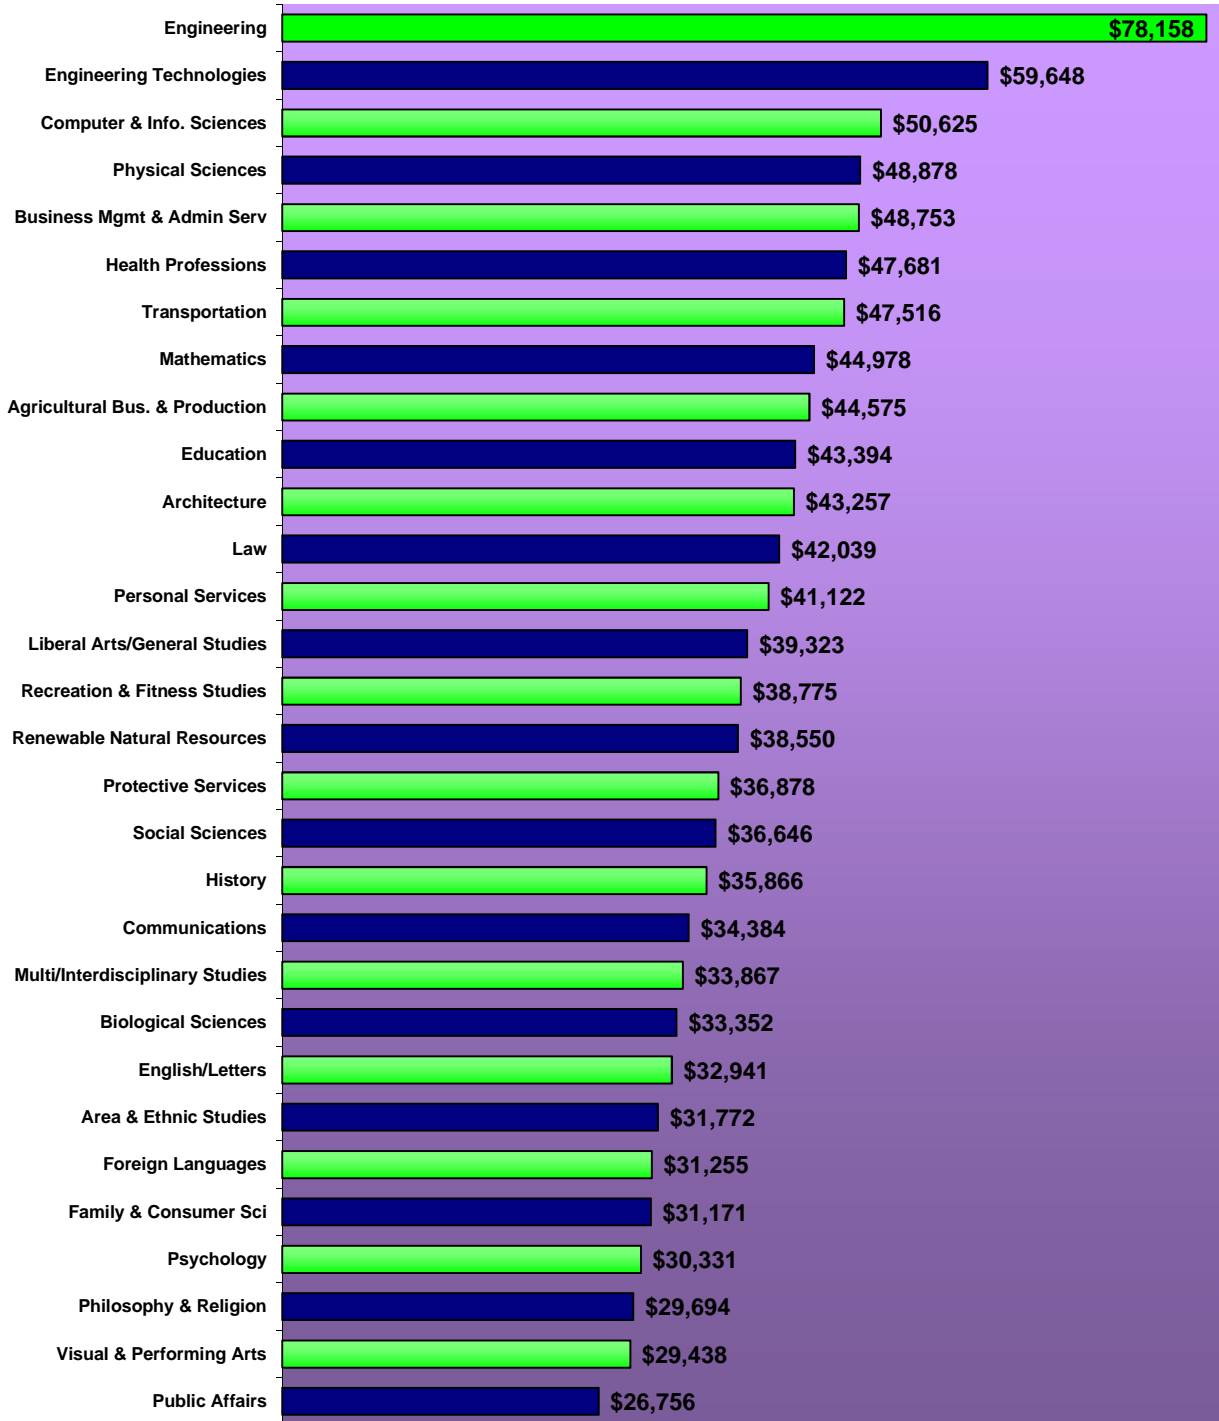

Average Salaries¹ by Field of Study
After Five Years
2007-08 Bachelor Degree Recipients

¹ Salaries are annualized based on last quarter earnings from a single employer. Includes all employee records, regardless of full- or part-time status.
 Source: Oklahoma State Regents for Higher Education, Employment Outcomes data