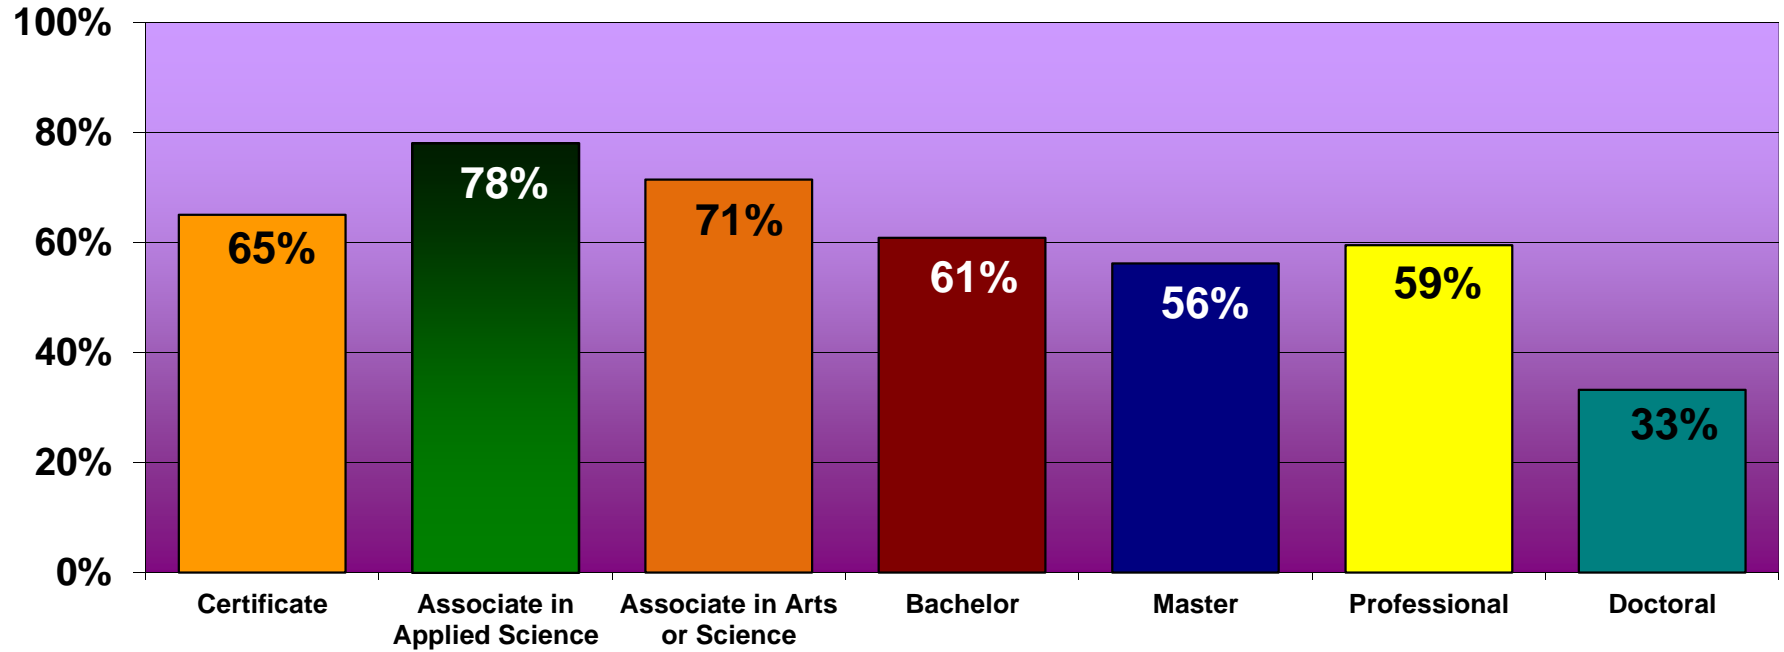

**Oklahoma Employment by Degree Level
After Five Years
for 2008-09 State System Graduates**

Source: Oklahoma State Regents for Higher Education, Employment Outcomes data

**Oklahoma Employment by Degree Level
After Five Years
for All State System Graduates**

Degree Level	2006-07 Graduates	2007-08 Graduates	2008-09 Graduates
Certificate	76%	75%	65%
Associate in Applied Science	81%	79%	78%
Associate in Arts or Science	71%	70%	71%
Bachelor	61%	61%	61%
Master	57%	57%	56%
Professional	55%	61%	59%
Doctoral	39%	32%	33%