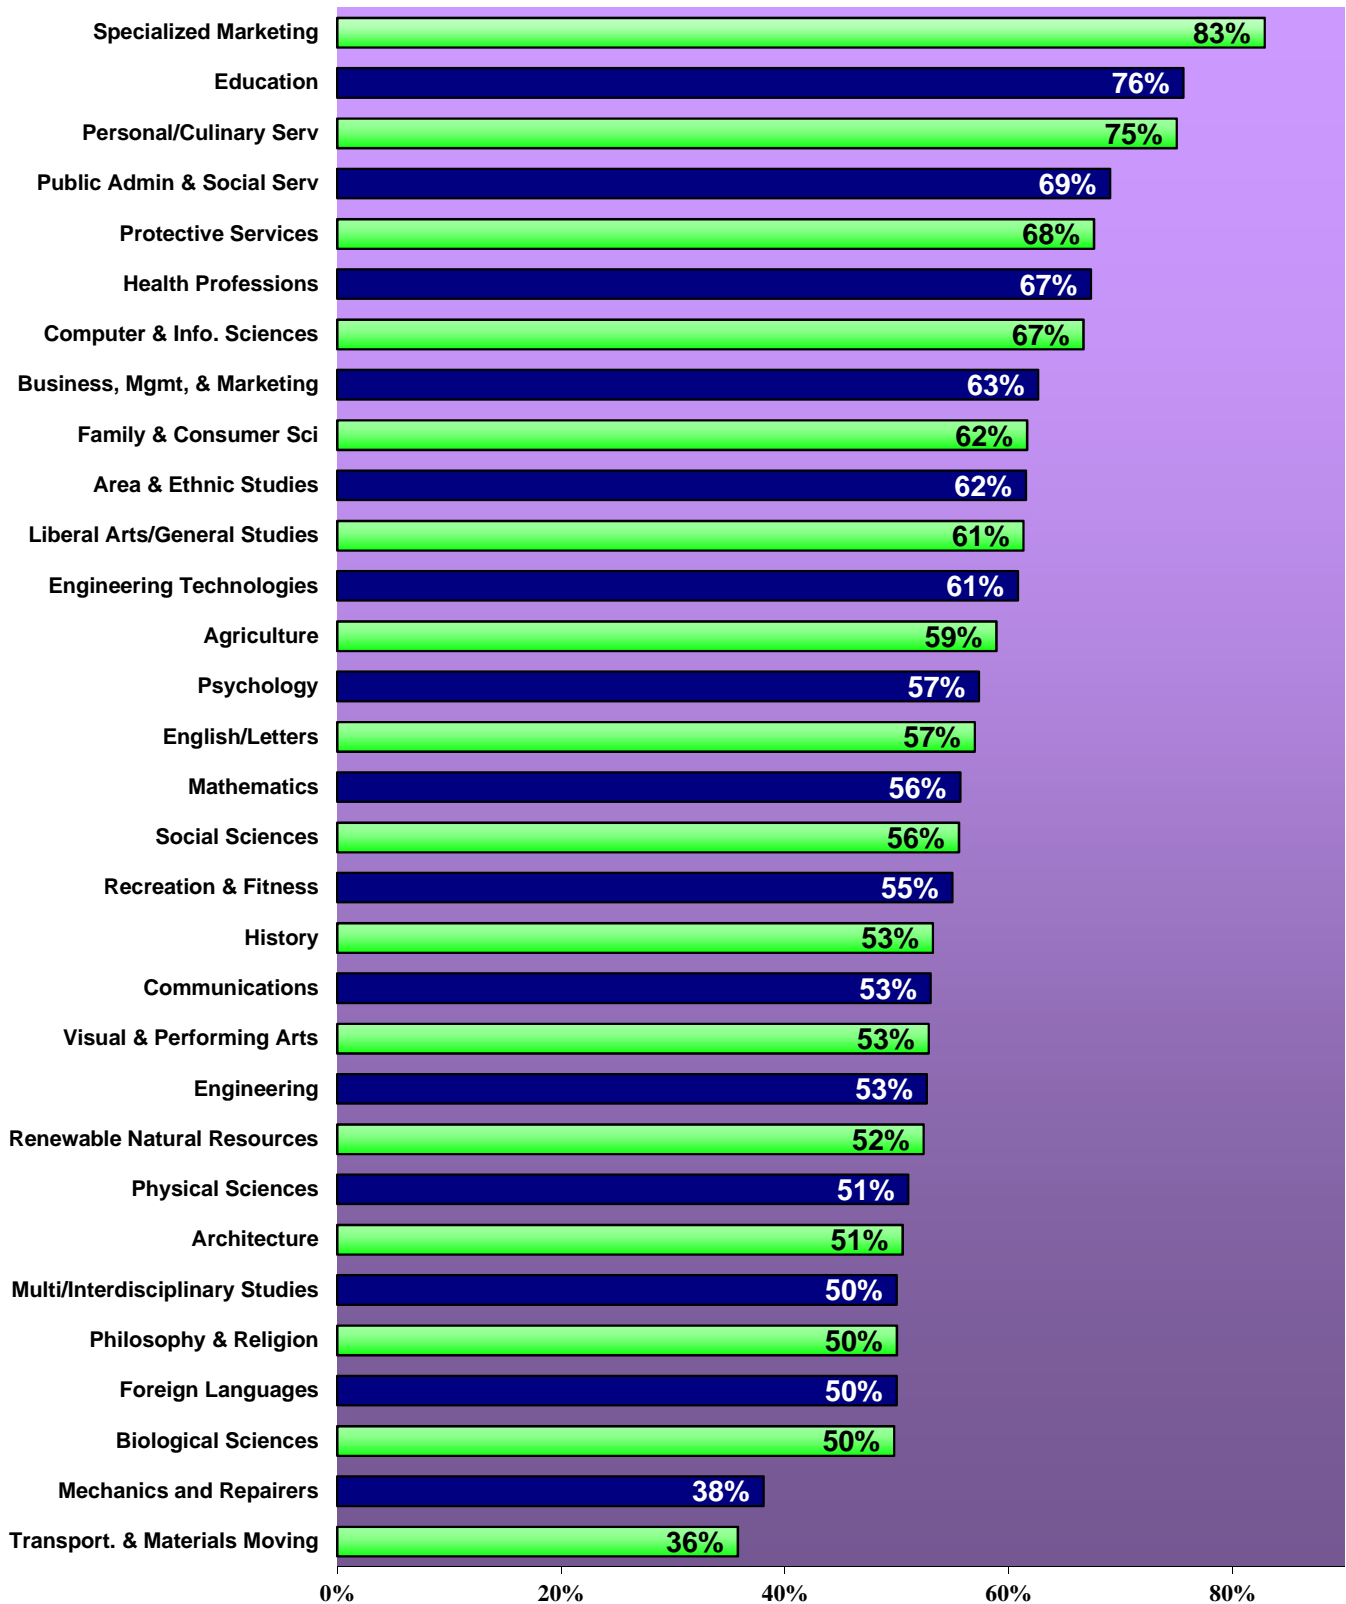

**Oklahoma Employment by Field of Study**  
*After Five Years*  
**2008-09 Bachelor's Degree Recipients**

Source: Oklahoma State Regents for Higher Education, Employment Outcomes data