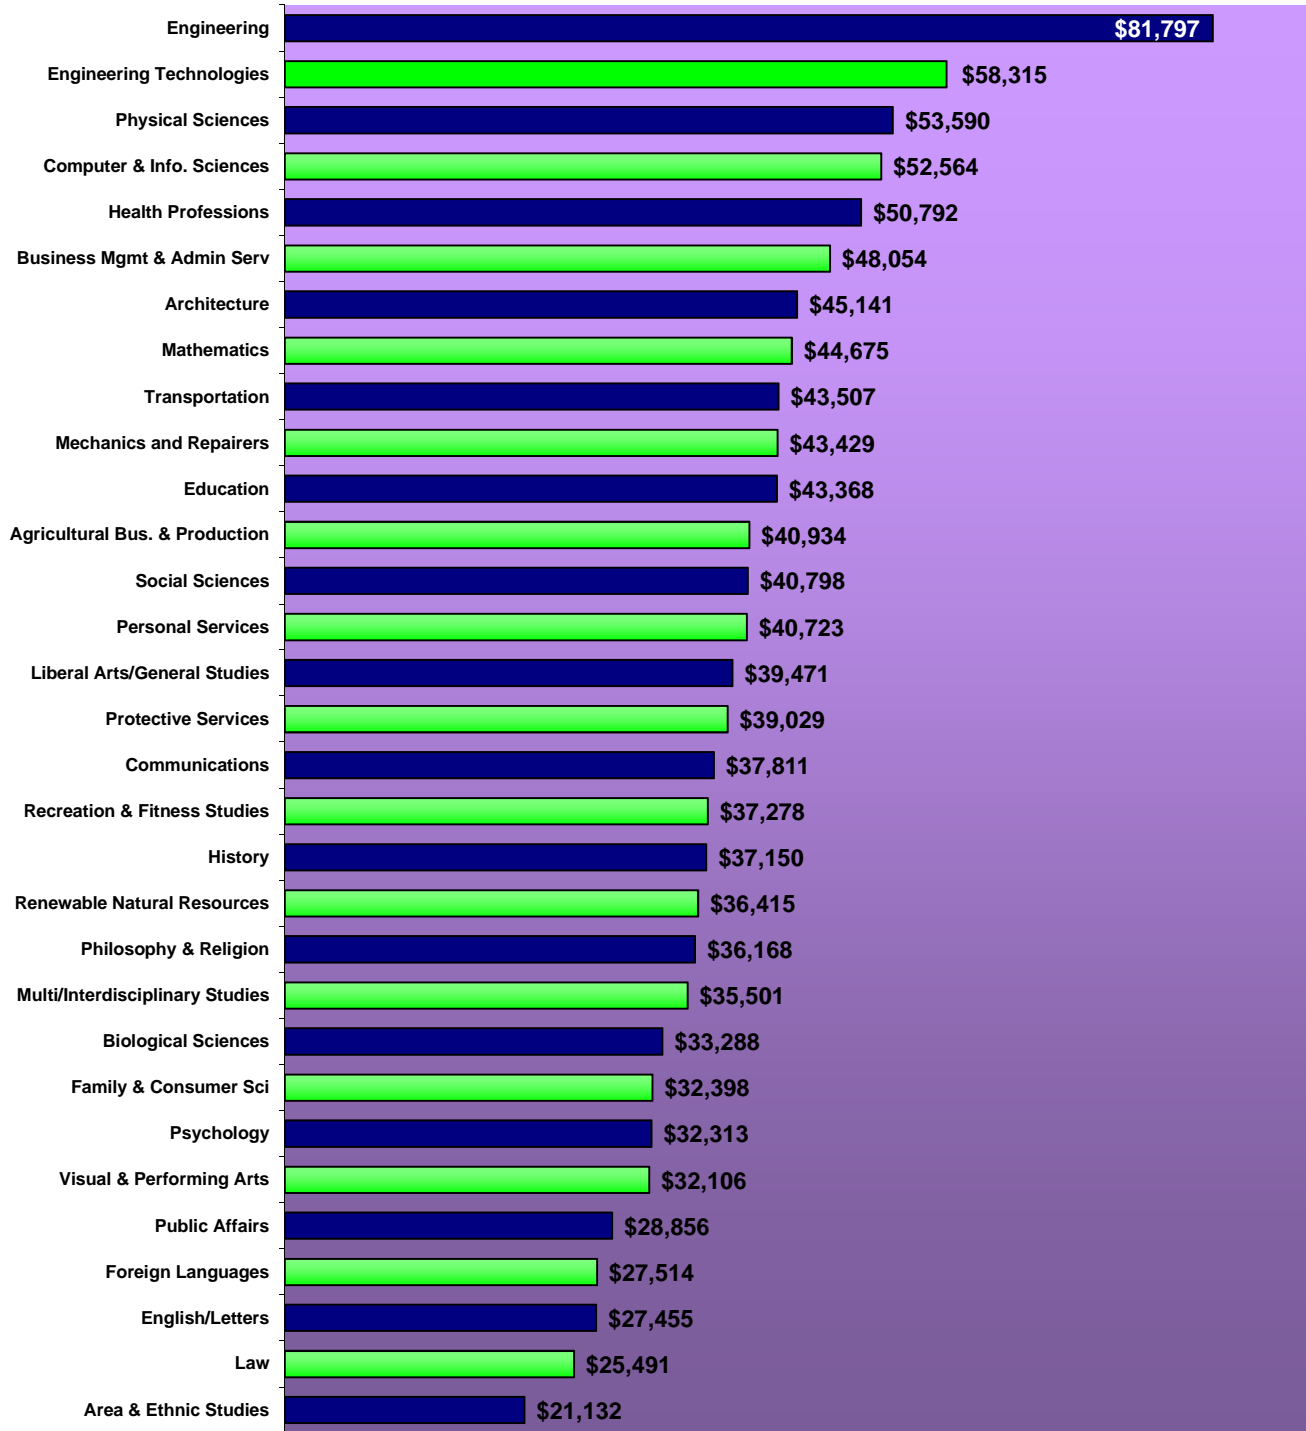

Average Salaries¹ by Field of Study
After Five Years
2008-09 Bachelor Degree Recipients

¹ Salaries are annualized based on last quarter earnings from a single employer. Includes all employee records, regardless of full- or part-time status.
 Source: Oklahoma State Regents for Higher Education, Employment Outcomes data