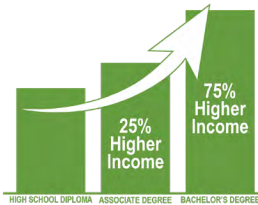

## HIGHER EDUCATION IN OKLAHOMA

Nearly 196,000 students enrolled annually

Over 37,000 degrees and certificates awarded at all levels in the last academic year, and an increase of nearly 6% over the last decade

REP. NEIL HAYS  
 R-Checotah

Associate and bachelor's degree holders earn a median income **25% and 75% higher**, respectively, than those with only a high school diploma.

Data from the National Center for Education Statistics show Oklahoma universities have the **8<sup>th</sup>-lowest cost of attendance in the nation**.