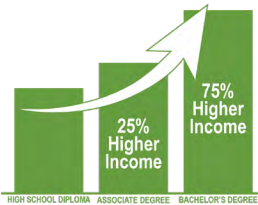

HIGHER EDUCATION IN OKLAHOMA

Nearly 196,000 students enrolled annually

Over 37,000 degrees and certificates awarded at all levels in the last academic year, and an increase of nearly 6% over the last decade

REP. DICK LOWE
 R-Amber

Associate and bachelor's degree holders earn a median income **25% and 75% higher**, respectively, than those with only a high school diploma.

Data from the National Center for Education Statistics show Oklahoma universities have the **8th-lowest cost of attendance in the nation**.