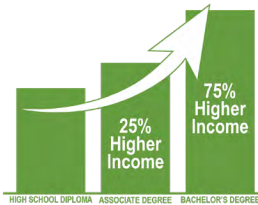

2024 HIGHER EDUCATION IMPACT

OKLAHOMA STATE REGENTS FOR HIGHER EDUCATION
Improving our future by degrees

DISTRICT 8

NORTHEASTERN STATE UNIVERSITY • ROGERS STATE UNIVERSITY

HIGHER EDUCATION IN OKLAHOMA

Nearly 196,000 students enrolled annually

Over 37,000 degrees and certificates awarded at all levels in the last academic year, and an increase of nearly 6% over the last decade

REP. TOM GANN
 R-Inola

Associate and bachelor's degree holders earn a median income **25% and 75% higher**, respectively, than those with only a high school diploma.

Data from the National Center for Education Statistics show Oklahoma universities have the **8th-lowest cost of attendance in the nation**.

COUNTIES REPRESENTED

- ▶ Mayes
- ▶ Rogers
- ▶ Wagoner

The number of engineering degrees and certificates conferred by state system institutions **increased 43.1%** over the last decade, and STEM degrees **increased 19.2%** at all levels.