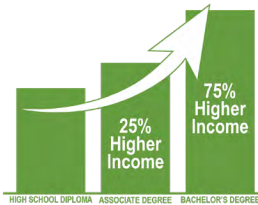

HIGHER EDUCATION IN OKLAHOMA

Nearly 196,000 students enrolled annually

Over 37,000 degrees and certificates awarded at all levels in the last academic year, and an increase of nearly 6% over the last decade

REP. CYNDI MUNSON
 D-Oklahoma City

Associate and bachelor's degree holders earn a median income **25% and 75% higher**, respectively, than those with only a high school diploma.

Data from the National Center for Education Statistics show Oklahoma universities have the **8th-lowest cost of attendance in the nation**.