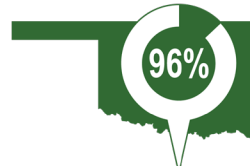

Our students learn here, earn here — **96%** of Oklahomans who graduate from a state system college or university remain and work in the state one year after graduation.