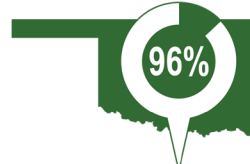

Data from the National Center for Education Statistics show Oklahoma universities have the **8th-lowest cost of attendance in the nation**.

SEN. ROB STANDRIDGE
 R-Norman

COUNTIES REPRESENTED

► Cleveland

The number of engineering degrees and certificates conferred by state system institutions **increased 43.1%** over the last decade, and STEM degrees **increased 19.2%** at all levels.