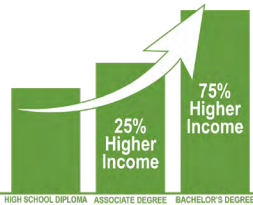

Nearly 196,000 students enrolled annually

Over 37,000 degrees and certificates awarded at all levels in the last academic year, and an increase of nearly 6% over the last decade

Associate and bachelor's degree holders earn a median income **25% and 75% higher**, respectively, than those with only a high school diploma.

Data from the National Center for Education Statistics show Oklahoma universities have the **8th-lowest cost of attendance in the nation**.

The number of engineering degrees and certificates conferred by state system institutions **increased 43.1%** over the last decade, and STEM degrees **increased 19.2%** at all levels.