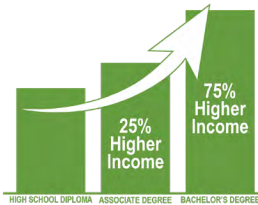

HIGHER EDUCATION IN OKLAHOMA

Nearly 196,000 students enrolled annually

Over 37,000 degrees and certificates awarded at all levels in the last academic year, and an increase of nearly 6% over the last decade

SEN. LONNIE PAXTON
R-Tuttle

Associate and bachelor's degree holders earn a median income **25% and 75% higher**, respectively, than those with only a high school diploma.

Data from the National Center for Education Statistics show Oklahoma universities have the **8th-lowest cost of attendance in the nation**.