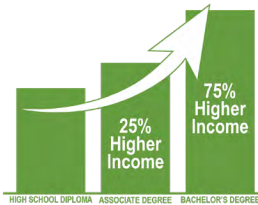

HIGHER EDUCATION IN OKLAHOMA

Nearly 196,000 students enrolled annually

Over 37,000 degrees and certificates awarded at all levels in the last academic year, and an increase of nearly 6% over the last decade

SEN. GRANT GREEN
 R-Wellston

Associate and bachelor's degree holders earn a median income **25% and 75% higher**, respectively, than those with only a high school diploma.

Data from the National Center for Education Statistics show Oklahoma universities have the **8th-lowest cost of attendance in the nation**.