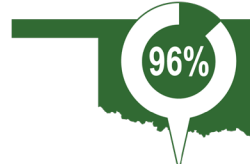

Our students learn here, earn here — **96%** of Oklahomans who graduate from a state system college or university remain and work in the state one year after graduation.